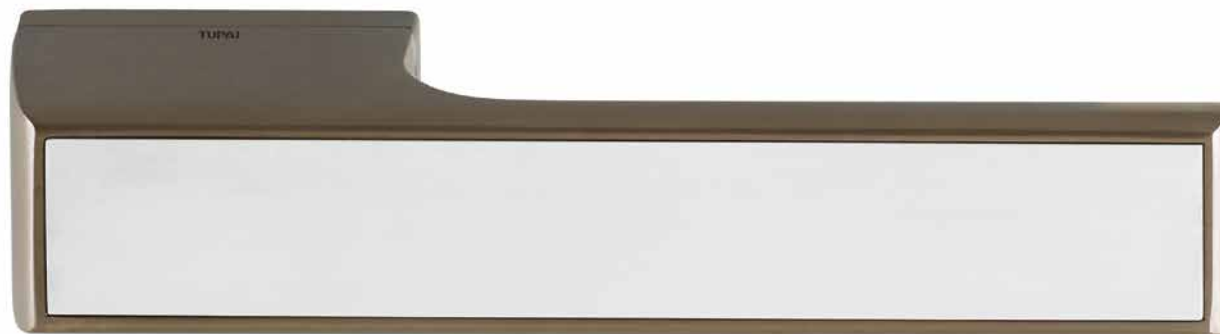

_ REF. 3089/34

Placa decorativa: branco
Decorative plate: white

_ REF. 3089/35

Placa decorativa: preto
Decorative plate: preto

_ REF. 3089

[141] titan
titan

[03] cromado brilhante
bright chrome

[96] cromado satinado
satin chrome