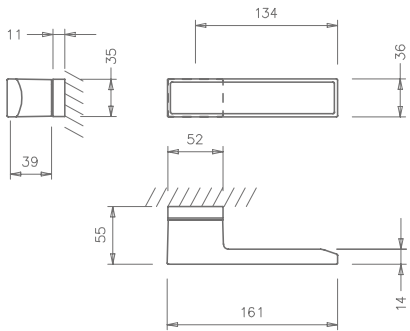

[03] cromado brilhante
bright chrome

[141] titan
titan

[142] níquelado pérola
nickel pearl

[152] white pearl

[153] black pearl