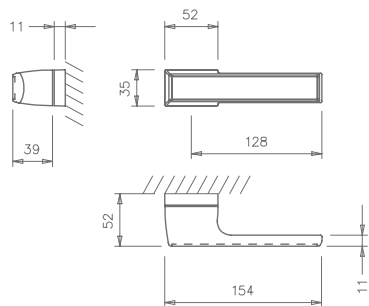

_ REF. 3089/34

Placa decorativa: branco
Decorative plate: white

_ REF. 3089/35

Placa decorativa: preto
Decorative plate: preto

_ REF. 3089

[141] titan
titan

[03] cromado brilhante
bright chrome

[96] cromado satinado
satin chrome